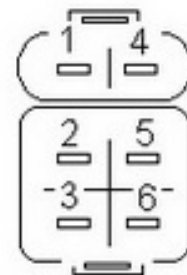

OEM

**Advanced Carmo replacer
 CARMO-CDI01**

- 1.: Ground
- 2.: Ignition source coil
- 3.: Ground
- 4.: Kill switch
- 5.: Pick-up
- 6.: CDI ignition coil output

- > 5.: Ground
- > 4.: Ignition source coil
- > 6.: Ground
- > 1.: Kill switch
- > 3.: Pick-up
- > 2.: CDI ignition coil output

including connectors and terminals;